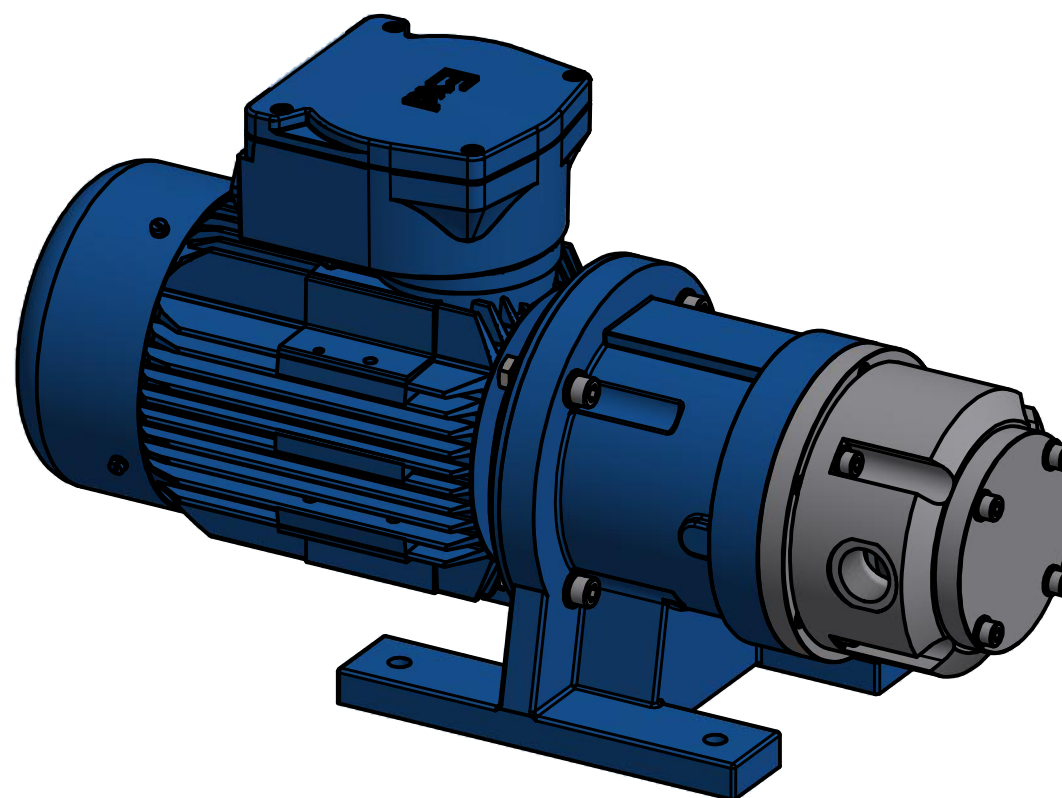

DIMENSIONS
in mm
* may change with different motor manufacturer

DRIVE
Explosion proof TEFC three phase asynchronous squirrel cage electric motor
acc. to IEC Standards
Manufacturer: Barterc Varnost
Size: IEC90 B5, 1,5kW, 1450 rpm

CONNECTIONS
1" BSP female
alternatively
Lap Joint Flange DN25 PN16-40

Alle Angaben unverbindlich, technische Änderungen vorbehalten! Technical data not binding and subject to change!
Copyright MARCH PUMPEN GmbH & Co.KG 2014

		MARCH PUMPEN GmbH Rätthausstraße 2 D-35394 Gießen Tel.: (+49) (0)641-686806-0 Fax.: (+49) (0)641-686806-60				1:2		Pump weight: 65kg	
		Gezeichnet: 30.10.2019		Name: Lach		VANE-MAG MPA 3.2° Range SSR - IEC90 - 4KTC			
		Kontrolliert:		Norm:		DPMA-1014.2-2414.2			
								1 A2	
Status	Änderungen	Datum	Name						